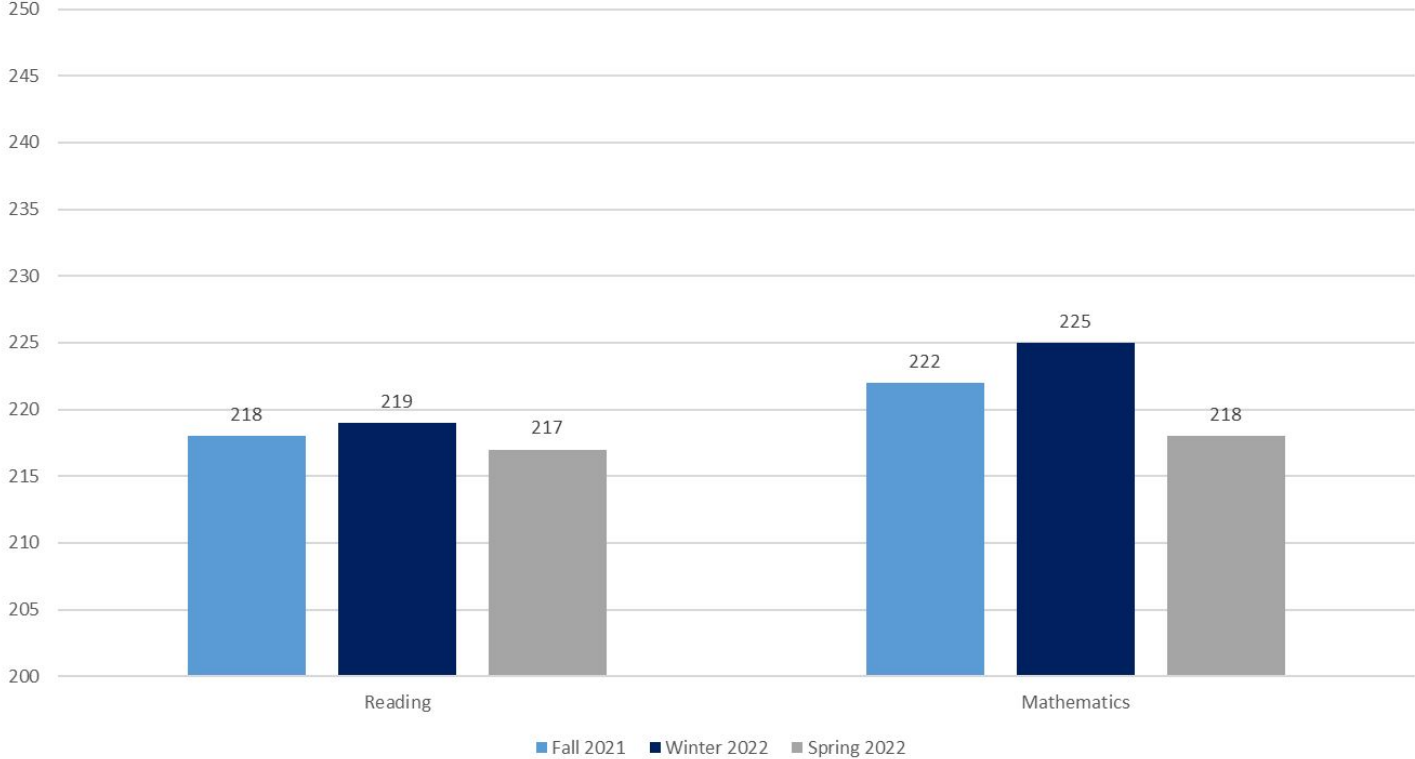

Mason Public Schools

NWEA - Average RIT Score

2021-2022

Economically Disadvantaged