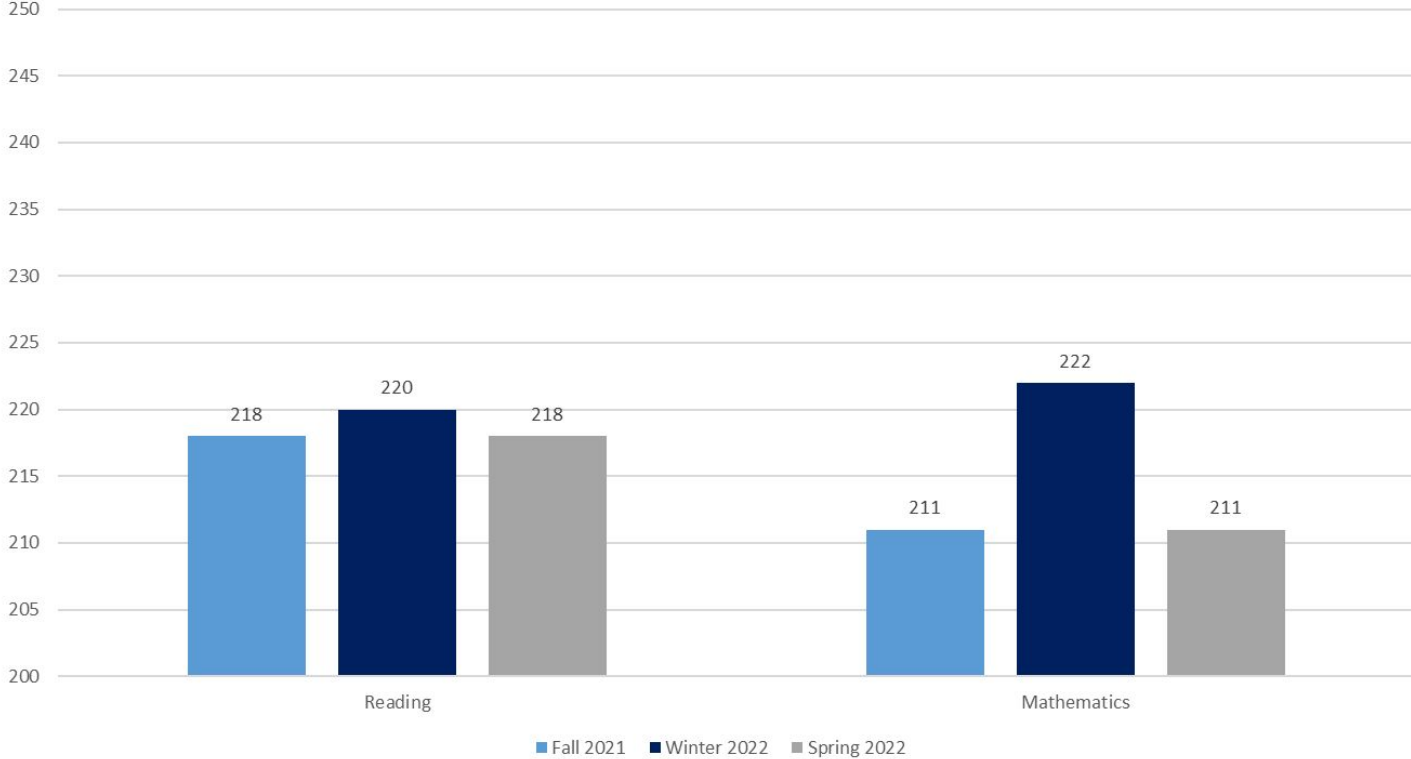

English Language

Mason Public Schools

NWEA - Average RIT Score

2021-2022

Virtual Learners

Mason Public Schools NWEA - Average RIT Score 2021-2022 White

Mason Public Schools NWEA - Average RIT Score 2021-2022 Two or More Races