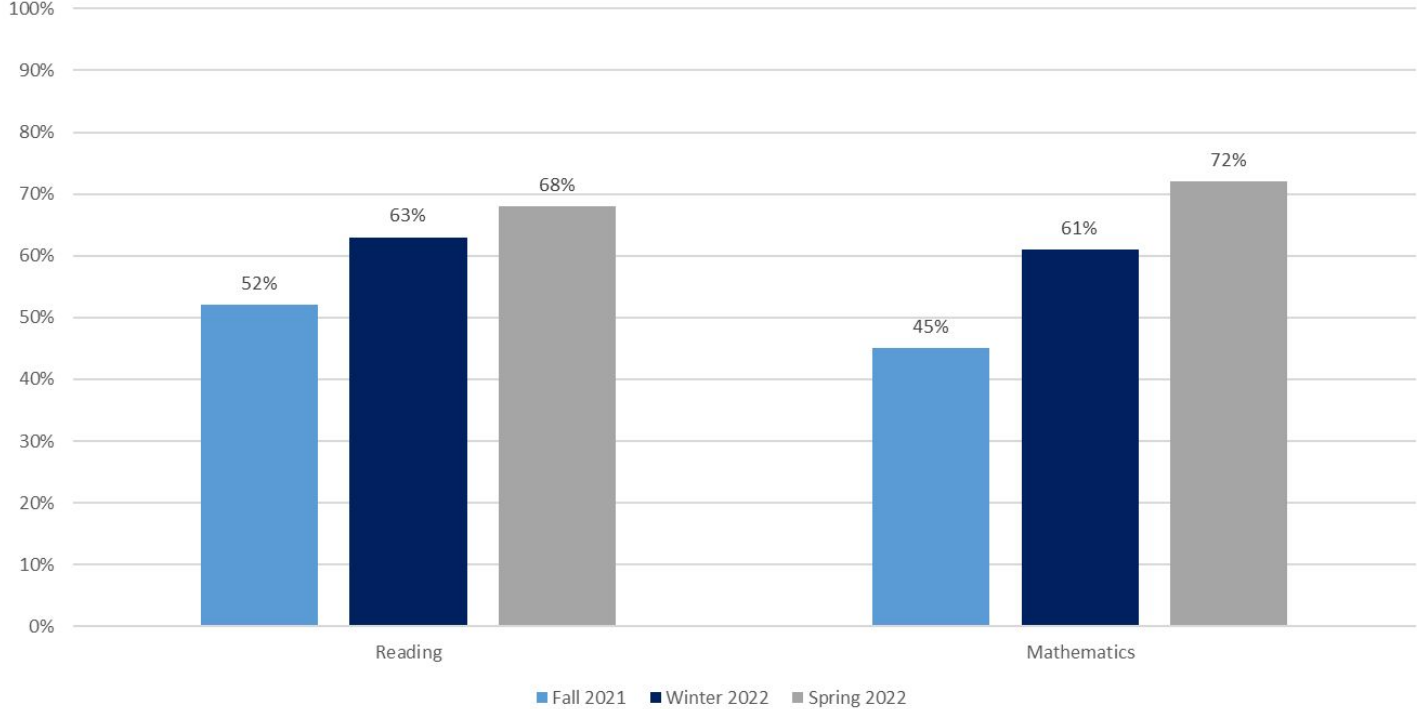

Mason Public Schools
aimswebPlus
Percent of Students at Tier 1
2021-2022
Virtual Learners

Mason Public Schools
aimswebPlus
Percent of Students at Tier 1
2021-2022
White

Mason Public Schools
aimswebPlus
Percent of Students at Tier 1
2021-2022
2 or More Races

Mason Public Schools
aimswebPlus
Percent of Students at Tier 1
2021-2022
Hispanic or Latino

Mason Public Schools
aimswebPlus
Percent of Students at Tier 1
2021-2022
Female

Mason Public Schools
aimswebPlus
Percent of Students at Tier 1
2021-2022
Male