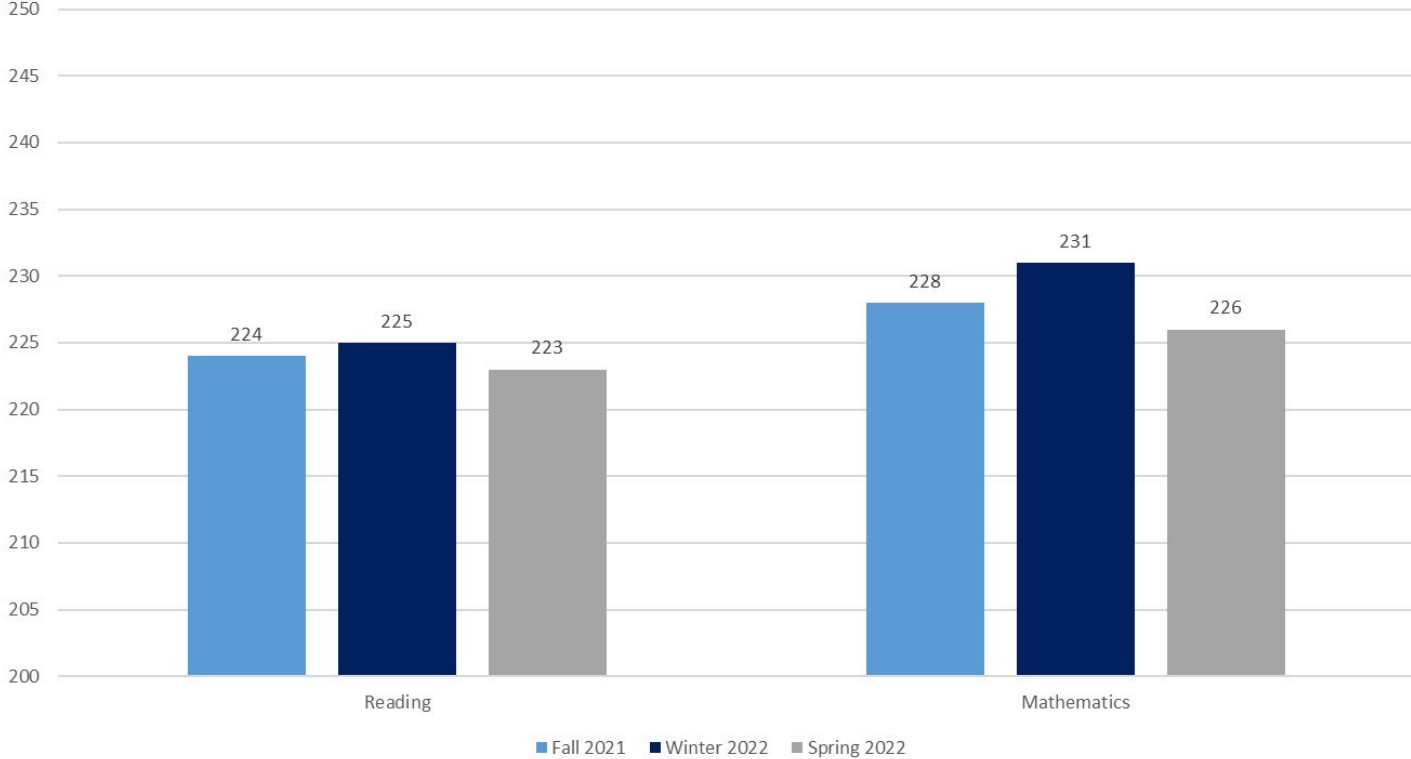

Mason Public Schools

NWEA - Average RIT Score

2021-2022

Hispanic or Latino

Mason Public Schools NWEA - Average RIT Score 2021-2022 Black or African American

Mason Public Schools NWEA - Average RIT Score 2021-2022 Female