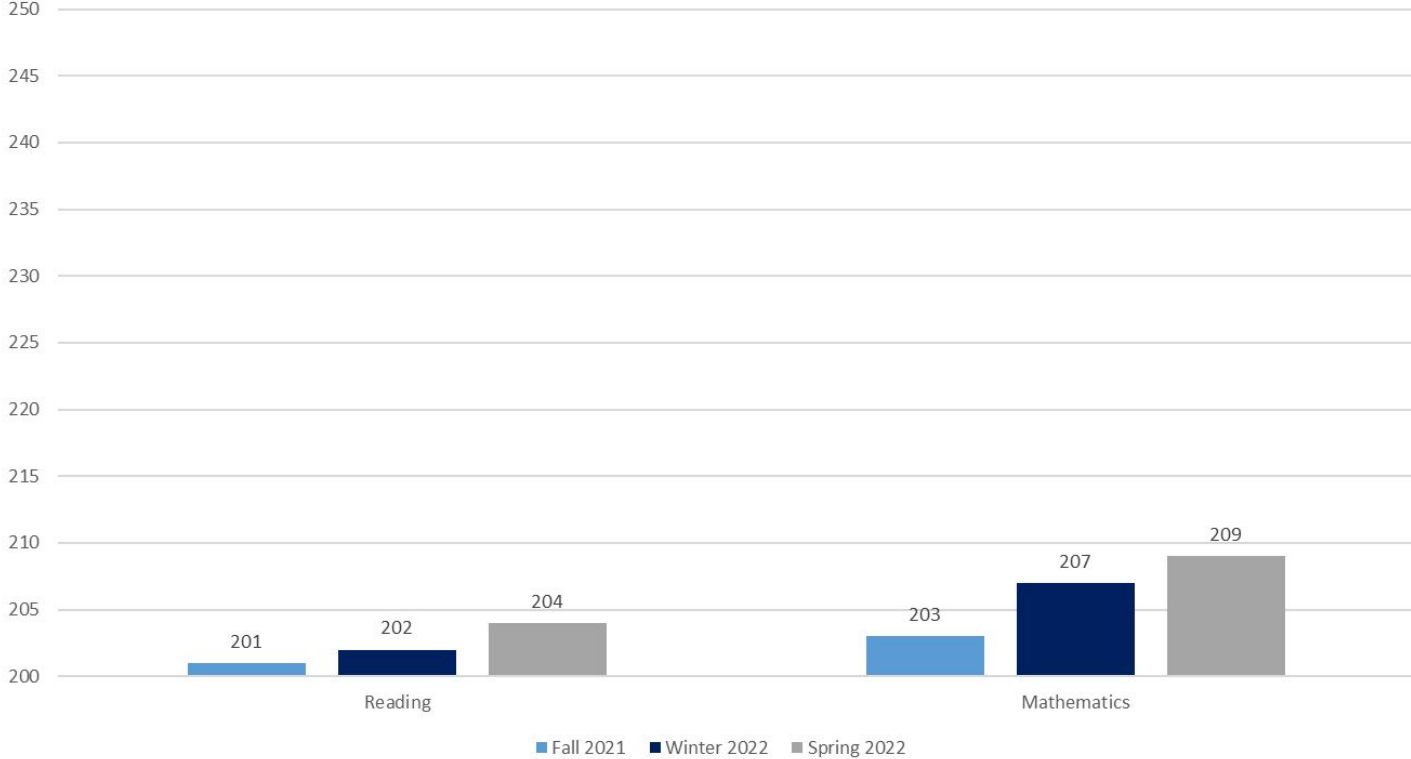

Economically Disadvantaged

Mason Public Schools

NWEA - Average RIT Score

2021-2022

Special Educaiton

Mason Public Schools

NWEA - Average RIT Score

2021-2022