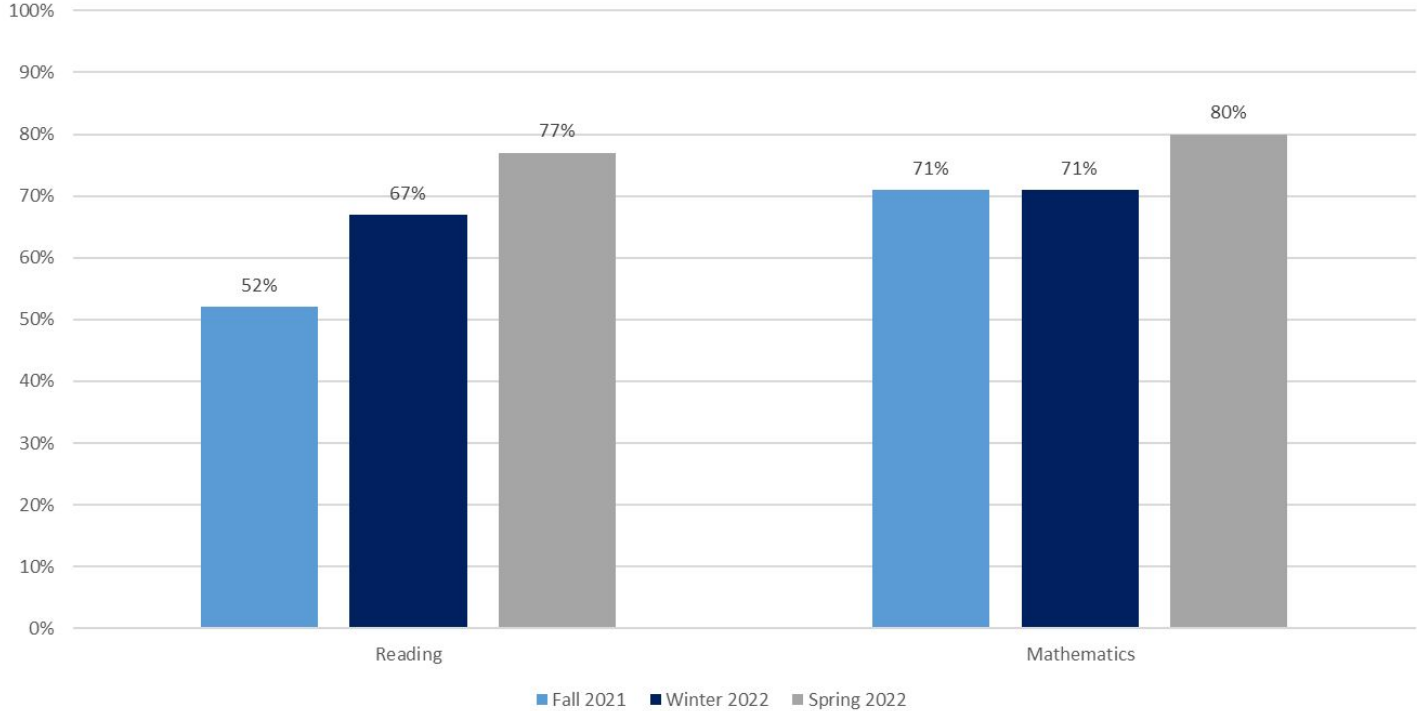

Mason Public Schools aimswebPlus Percent of Students at Tier 1 2021-2022 Economically Disadvantaged

Mason Public Schools
aimswebPlus
Percent of Students at Tier 1
2021-2022
Special Education

Mason Public Schools
aimswebPlus
Percent of Students at Tier 1
2021-2022
English Language Learners

Mason Public Schools
aimswebPlus
Percent of Students at Tier 1
2021-2022
Virtual Learners

Mason Public Schools
aimswebPlus
Percent of Students at Tier 1
2021-2022
White

Mason Public Schools
aimswebPlus
Percent of Students at Tier 1
2021-2022
2 or More Races