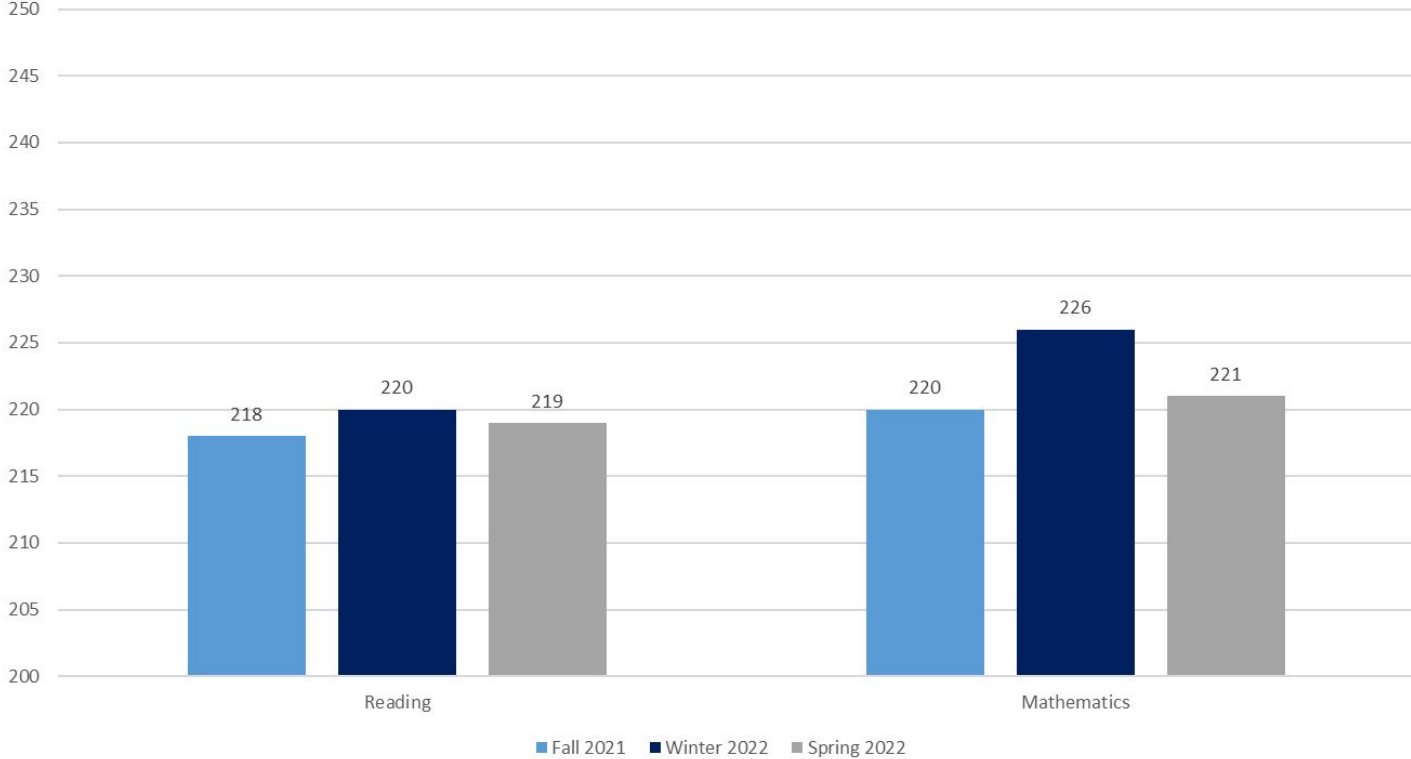

English Language

Mason Public Schools

NWEA - Average RIT Score

2021-2022

Virtual Learners

Mason Public Schools NWEA - Average RIT Score 2021-2022 White

Mason Public Schools NWEA - Average RIT Score 2021-2022 Two or More Races