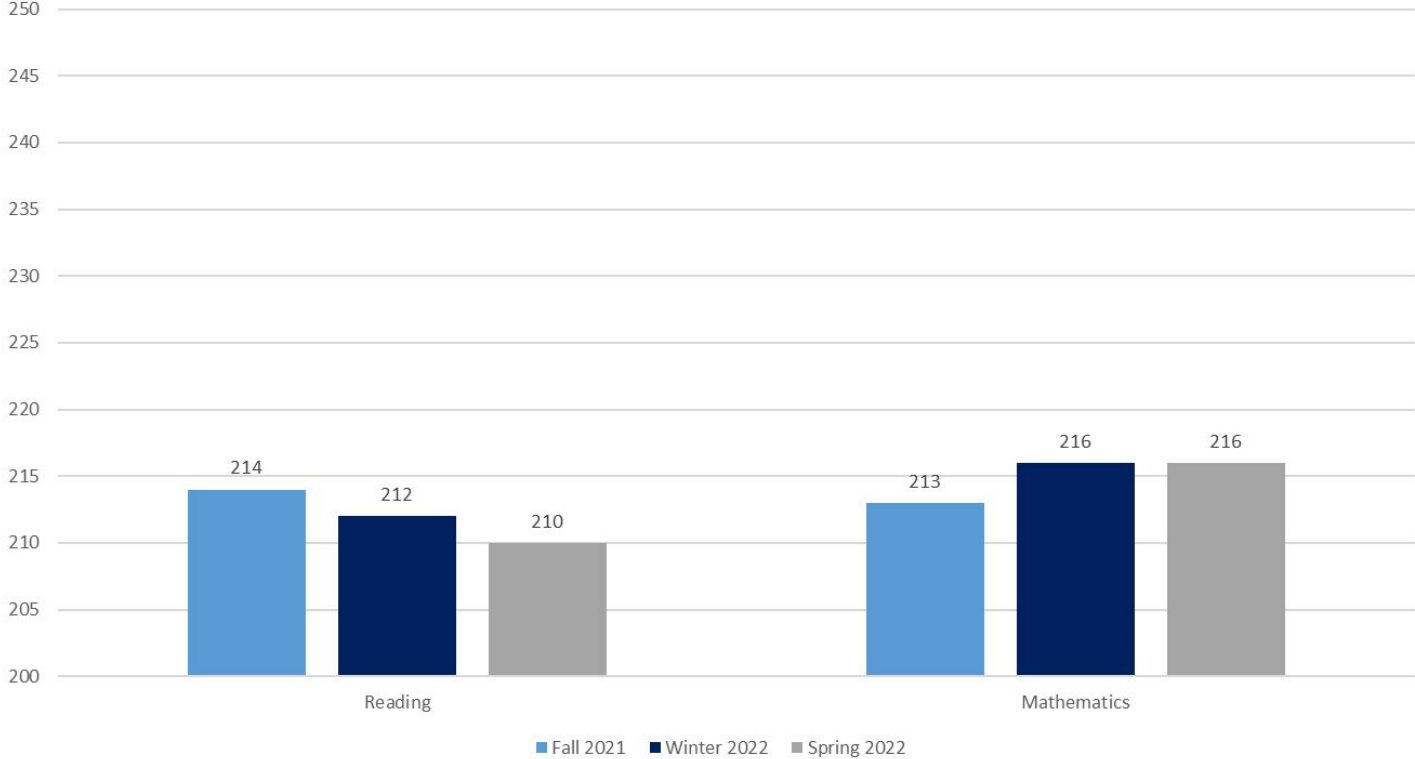

Mason Public Schools

NWEA - Average RIT Score

2021-2022

English Language