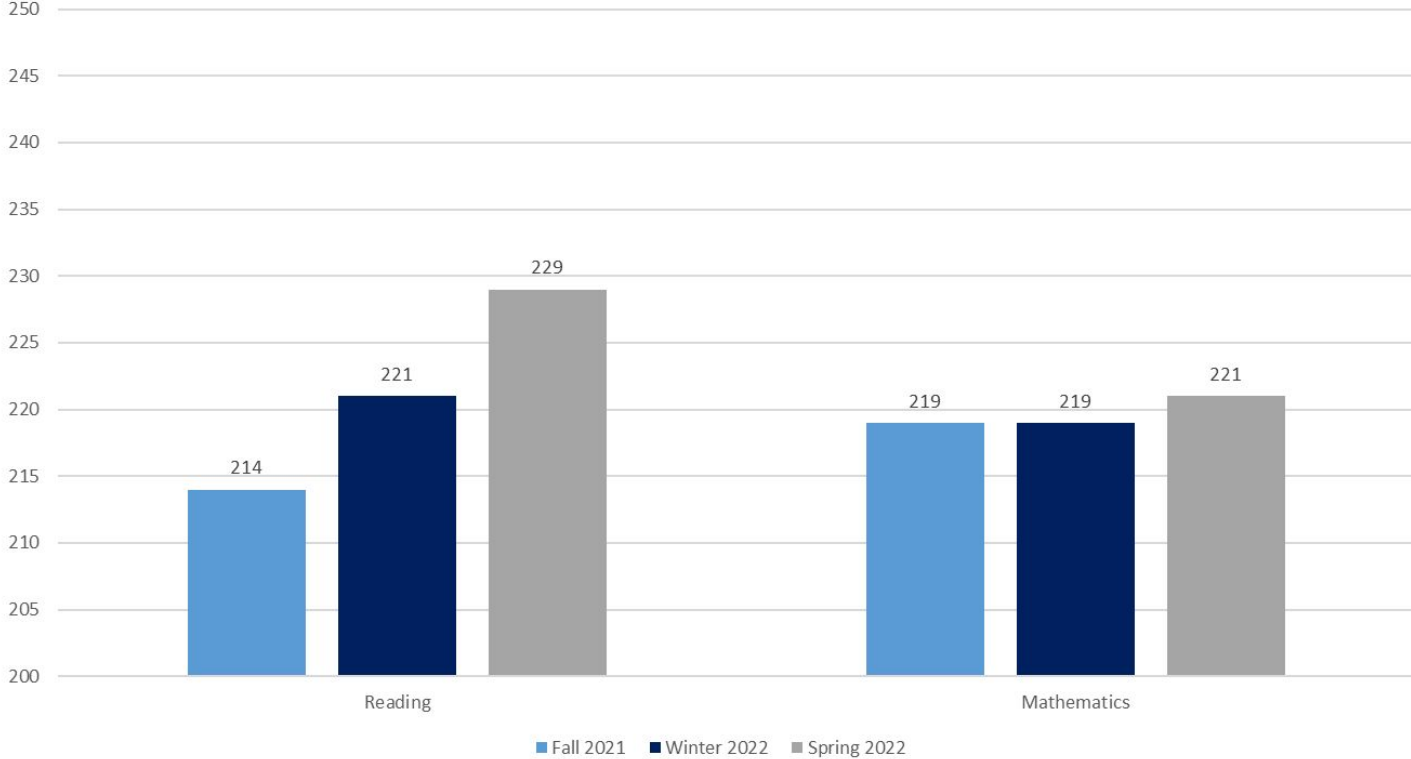

Mason Public Schools

NWEA - Average RIT Score

2021-2022

Hispanic or Latino

Mason Public Schools NWEA - Average RIT Score 2021-2022 Black or African American

Mason Public Schools NWEA - Average RIT Score 2021-2022 Female