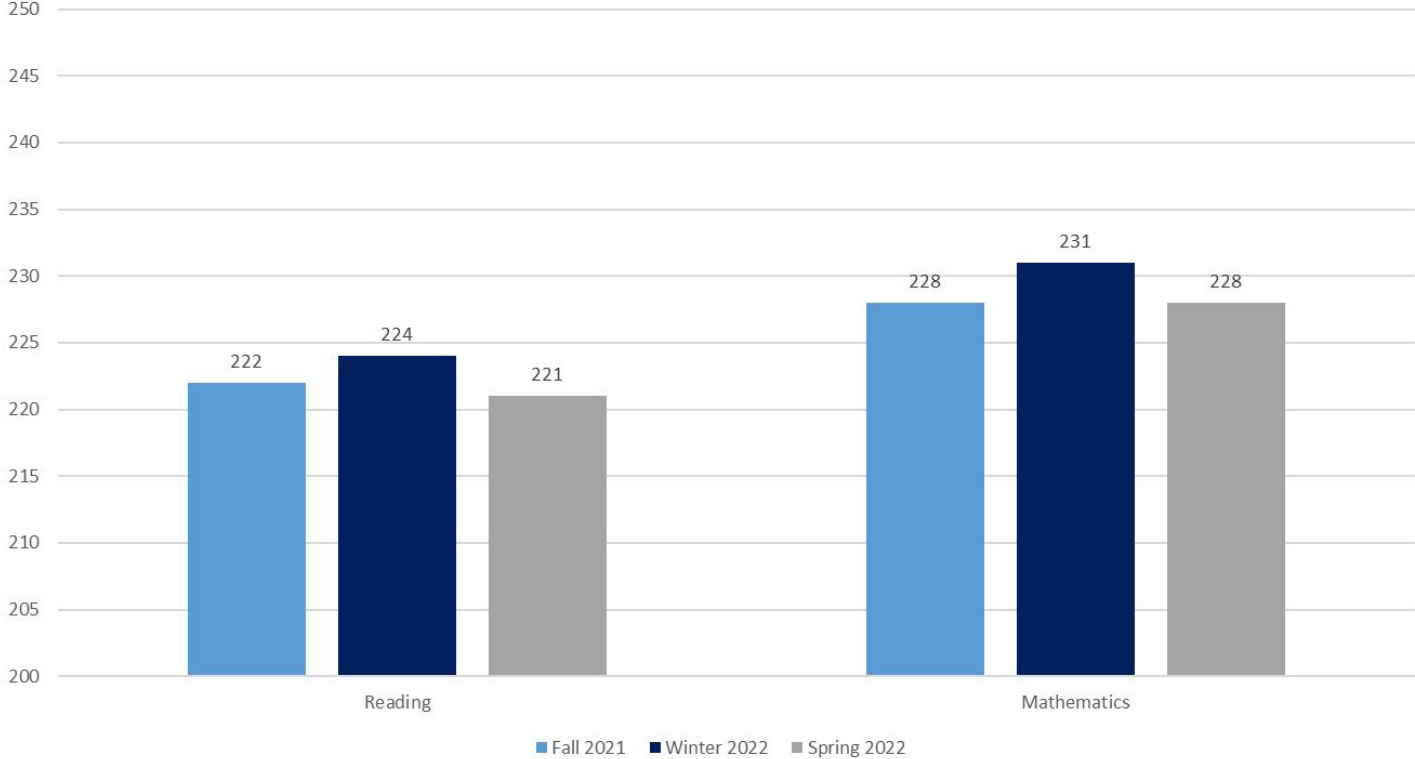

English Language

Mason Public Schools

NWEA - Average RIT Score

2021-2022

Virtual Learners

Mason Public Schools NWEA - Average RIT Score 2021-2022 White

Mason Public Schools NWEA - Average RIT Score 2021-2022 Two or More Races