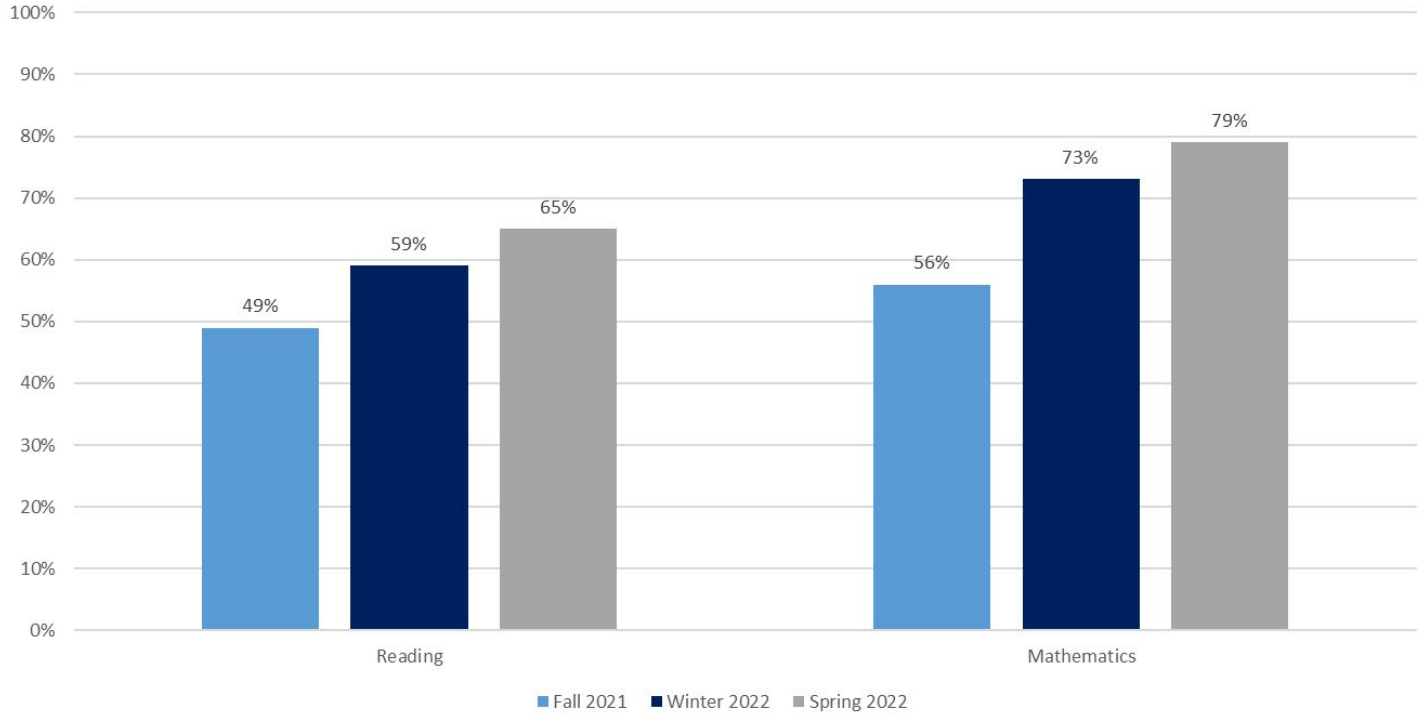

Mason Public Schools
aimswebPlus
Percent of Students at Tier 1
2021-2022
Virtual Learners

Mason Public Schools
aimswebPlus
Percent of Students at Tier 1
2021-2022
White

Mason Public Schools
aimswebPlus
Percent of Students at Tier 1
2021-2022
2 or More Races

Mason Public Schools
aimswebPlus
Percent of Students at Tier 1
2021-2022
Hispanic or Latino

Mason Public Schools
aimswebPlus
Percent of Students at Tier 1
2021-2022
Female

Mason Public Schools
aimswebPlus
Percent of Students at Tier 1
2021-2022
Male