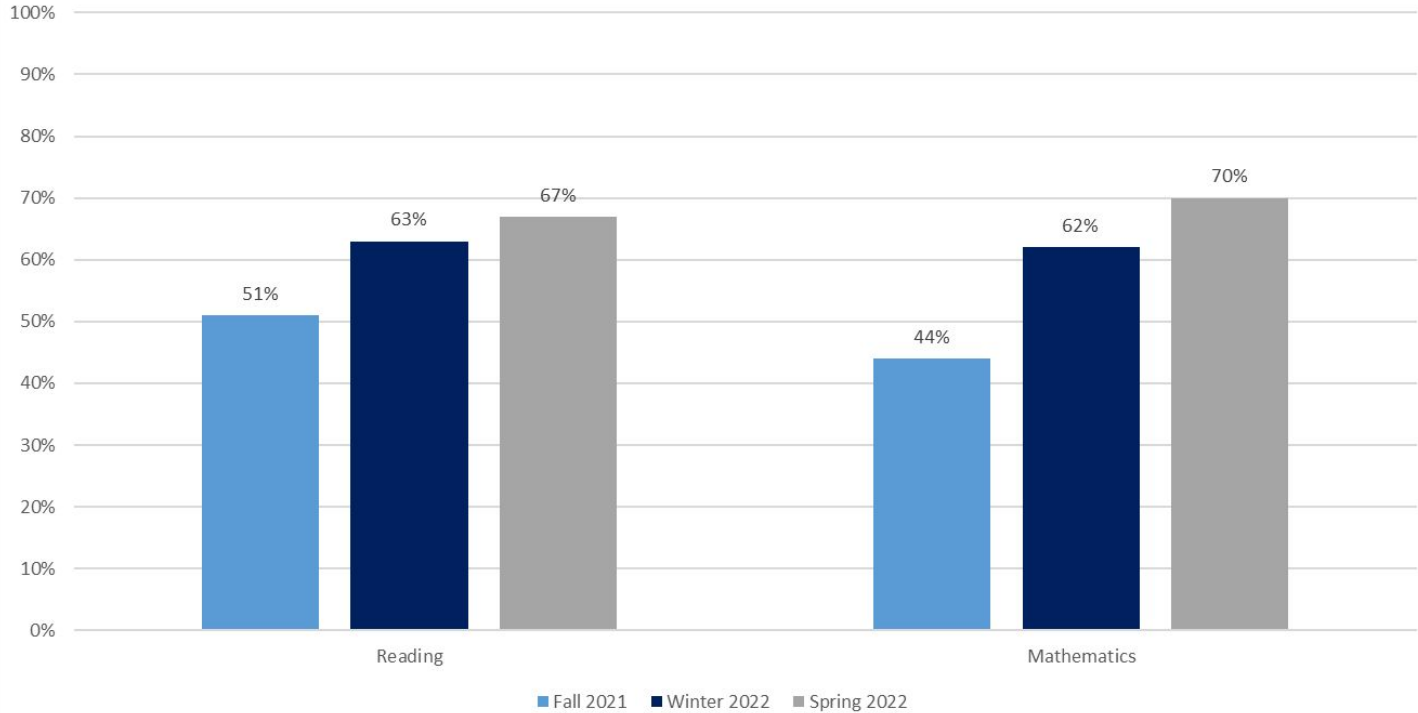

Mason Public Schools aimswebPlus Percent of Students at Tier 1 2021-2022 Economically Disadvantaged

Mason Public Schools
aimswebPlus
Percent of Students at Tier 1
2021-2022
Special Education

Mason Public Schools
aimswebPlus
Percent of Students at Tier 1
2021-2022
English Language Learners

Mason Public Schools
aimswebPlus
Percent of Students at Tier 1
2021-2022
Virtual Learners

Mason Public Schools
aimswebPlus
Percent of Students at Tier 1
2021-2022
White

Mason Public Schools
aimswebPlus
Percent of Students at Tier 1
2021-2022
2 or More Races