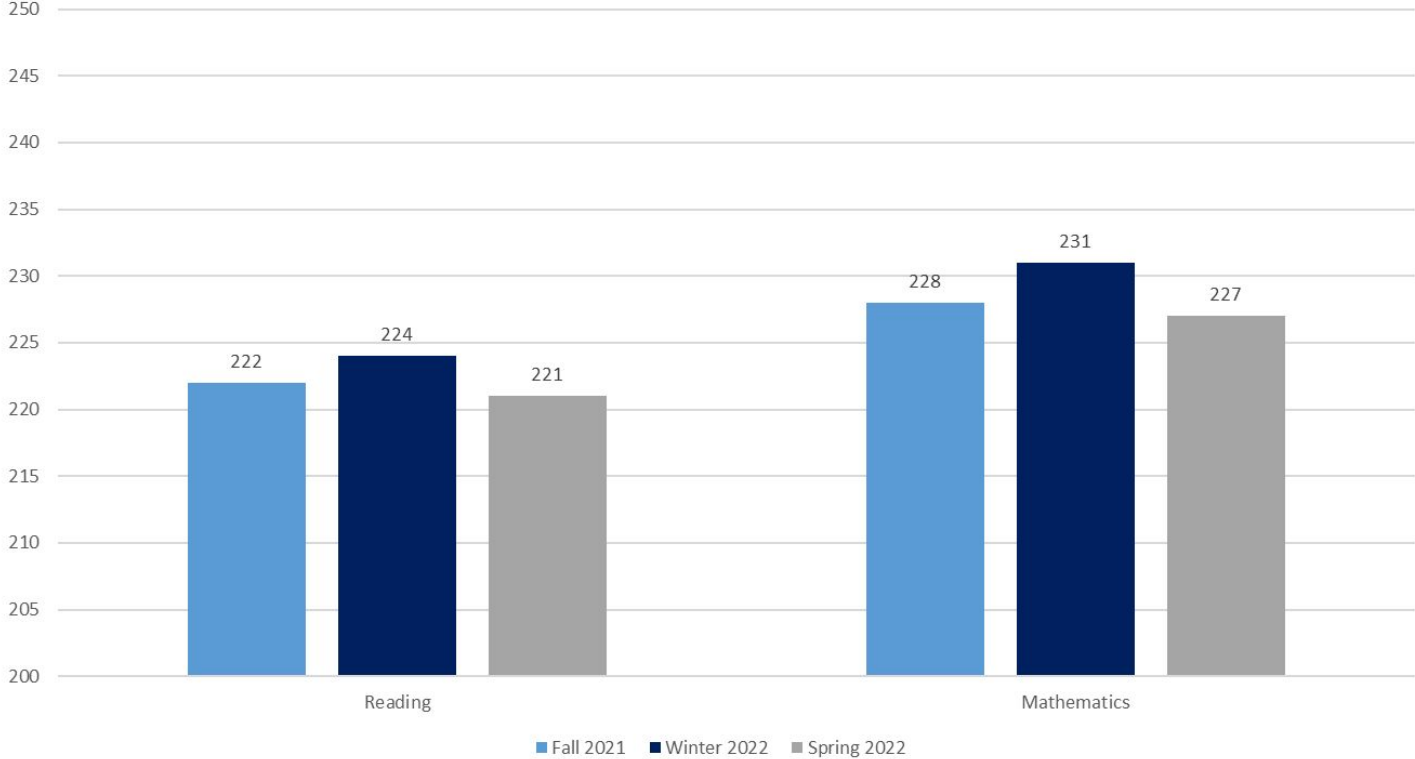

RIT Scale

280

150

★ Less Growth as Students Age

Mason Public Schools NWEA - Average RIT Score 2021-2022 All Students

Mason Public Schools

NWEA - Average RIT Score

2021-2022