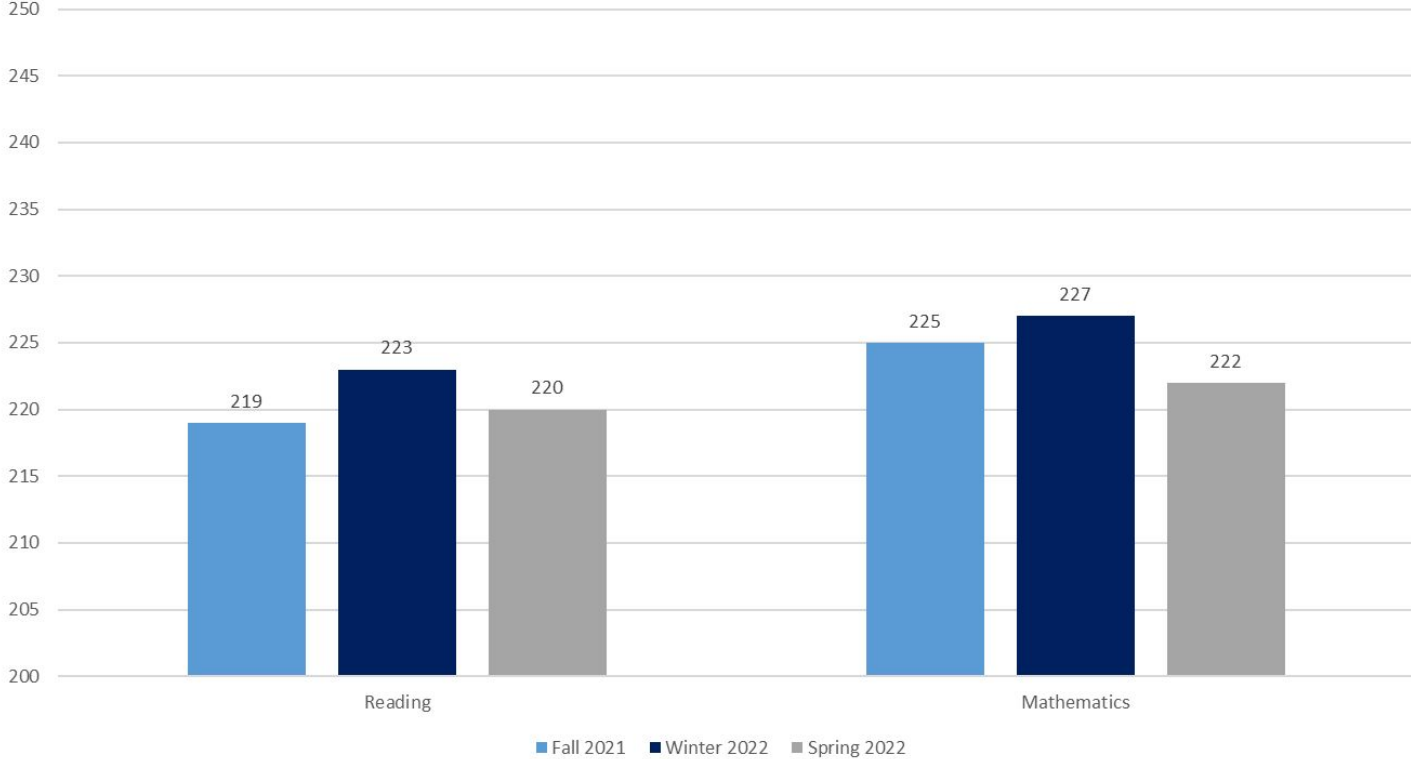

Mason Public Schools

NWEA - Average RIT Score

2021-2022

Hispanic or Latino