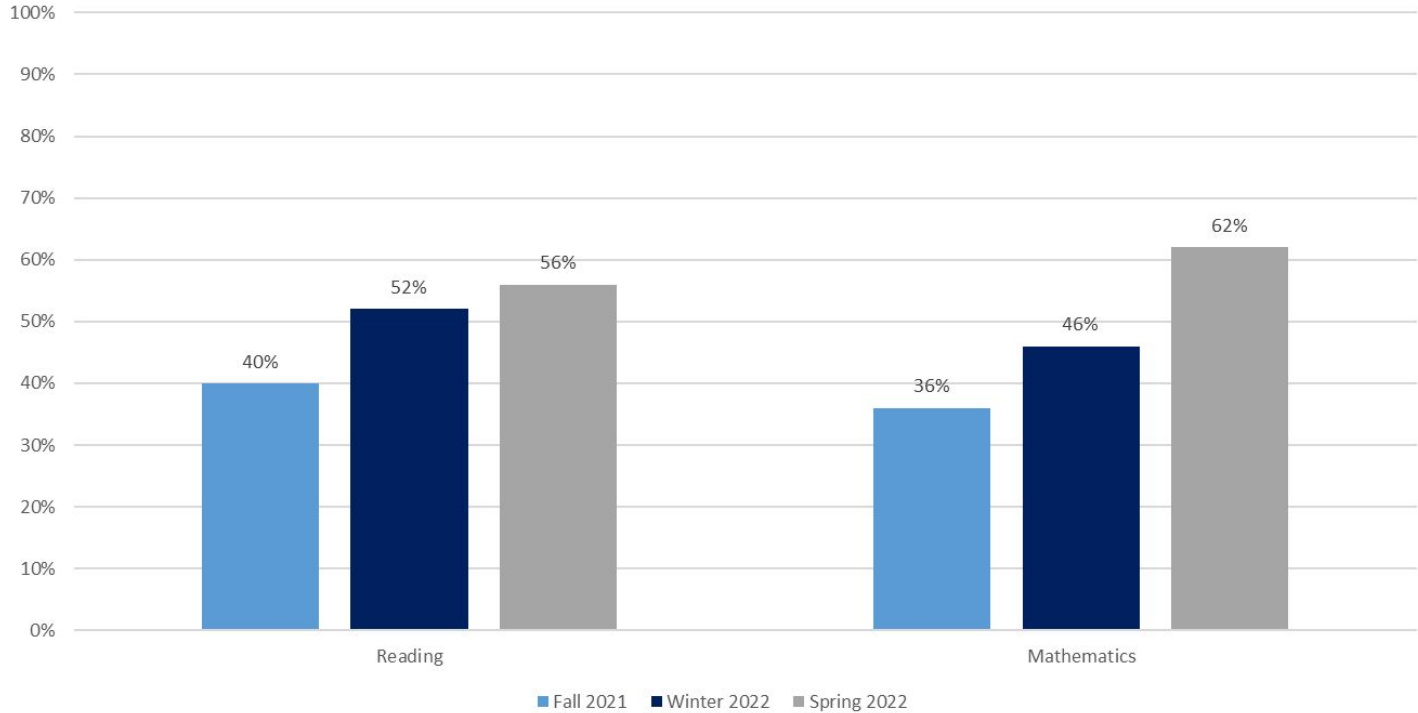

Mason Public Schools
aimswebPlus
Percent of Students at Tier 1
2021-2022
Virtual Learners

Mason Public Schools
aimswebPlus
Percent of Students at Tier 1
2021-2022
White

Mason Public Schools
aimswebPlus
Percent of Students at Tier 1
2021-2022
2 or More Races

Mason Public Schools
aimswebPlus
Percent of Students at Tier 1
2021-2022
Hispanic or Latino

Mason Public Schools
aimswebPlus
Percent of Students at Tier 1
2021-2022
Female

Mason Public Schools
aimswebPlus
Percent of Students at Tier 1
2021-2022
Male