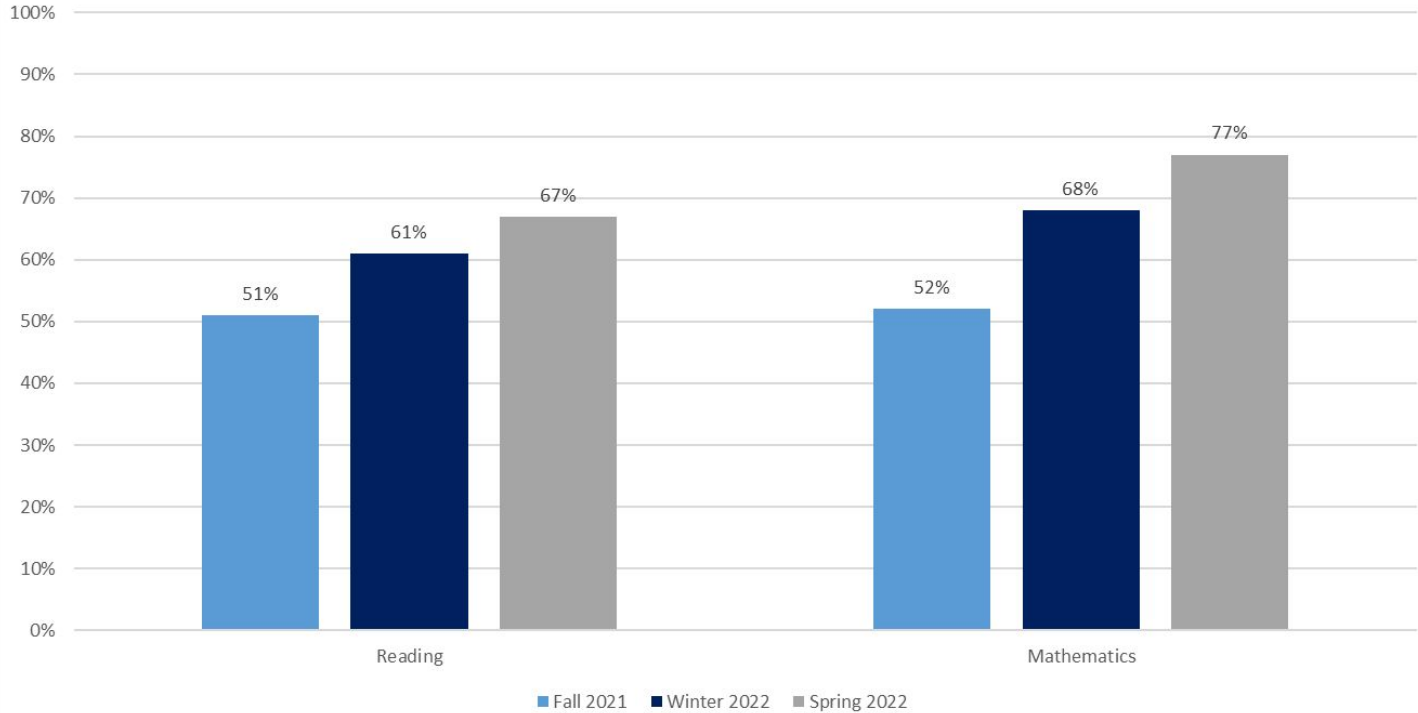

Mason Public Schools aimswebPlus Percent of Students at Tier 1 2021-2022 Economically Disadvantaged

Mason Public Schools
aimswebPlus
Percent of Students at Tier 1
2021-2022
Special Education

Mason Public Schools
aimswebPlus
Percent of Students at Tier 1
2021-2022
English Language Learners

Mason Public Schools
aimswebPlus
Percent of Students at Tier 1
2021-2022
Virtual Learners

Mason Public Schools
aimswebPlus
Percent of Students at Tier 1
2021-2022
White

Mason Public Schools
aimswebPlus
Percent of Students at Tier 1
2021-2022
2 or More Races