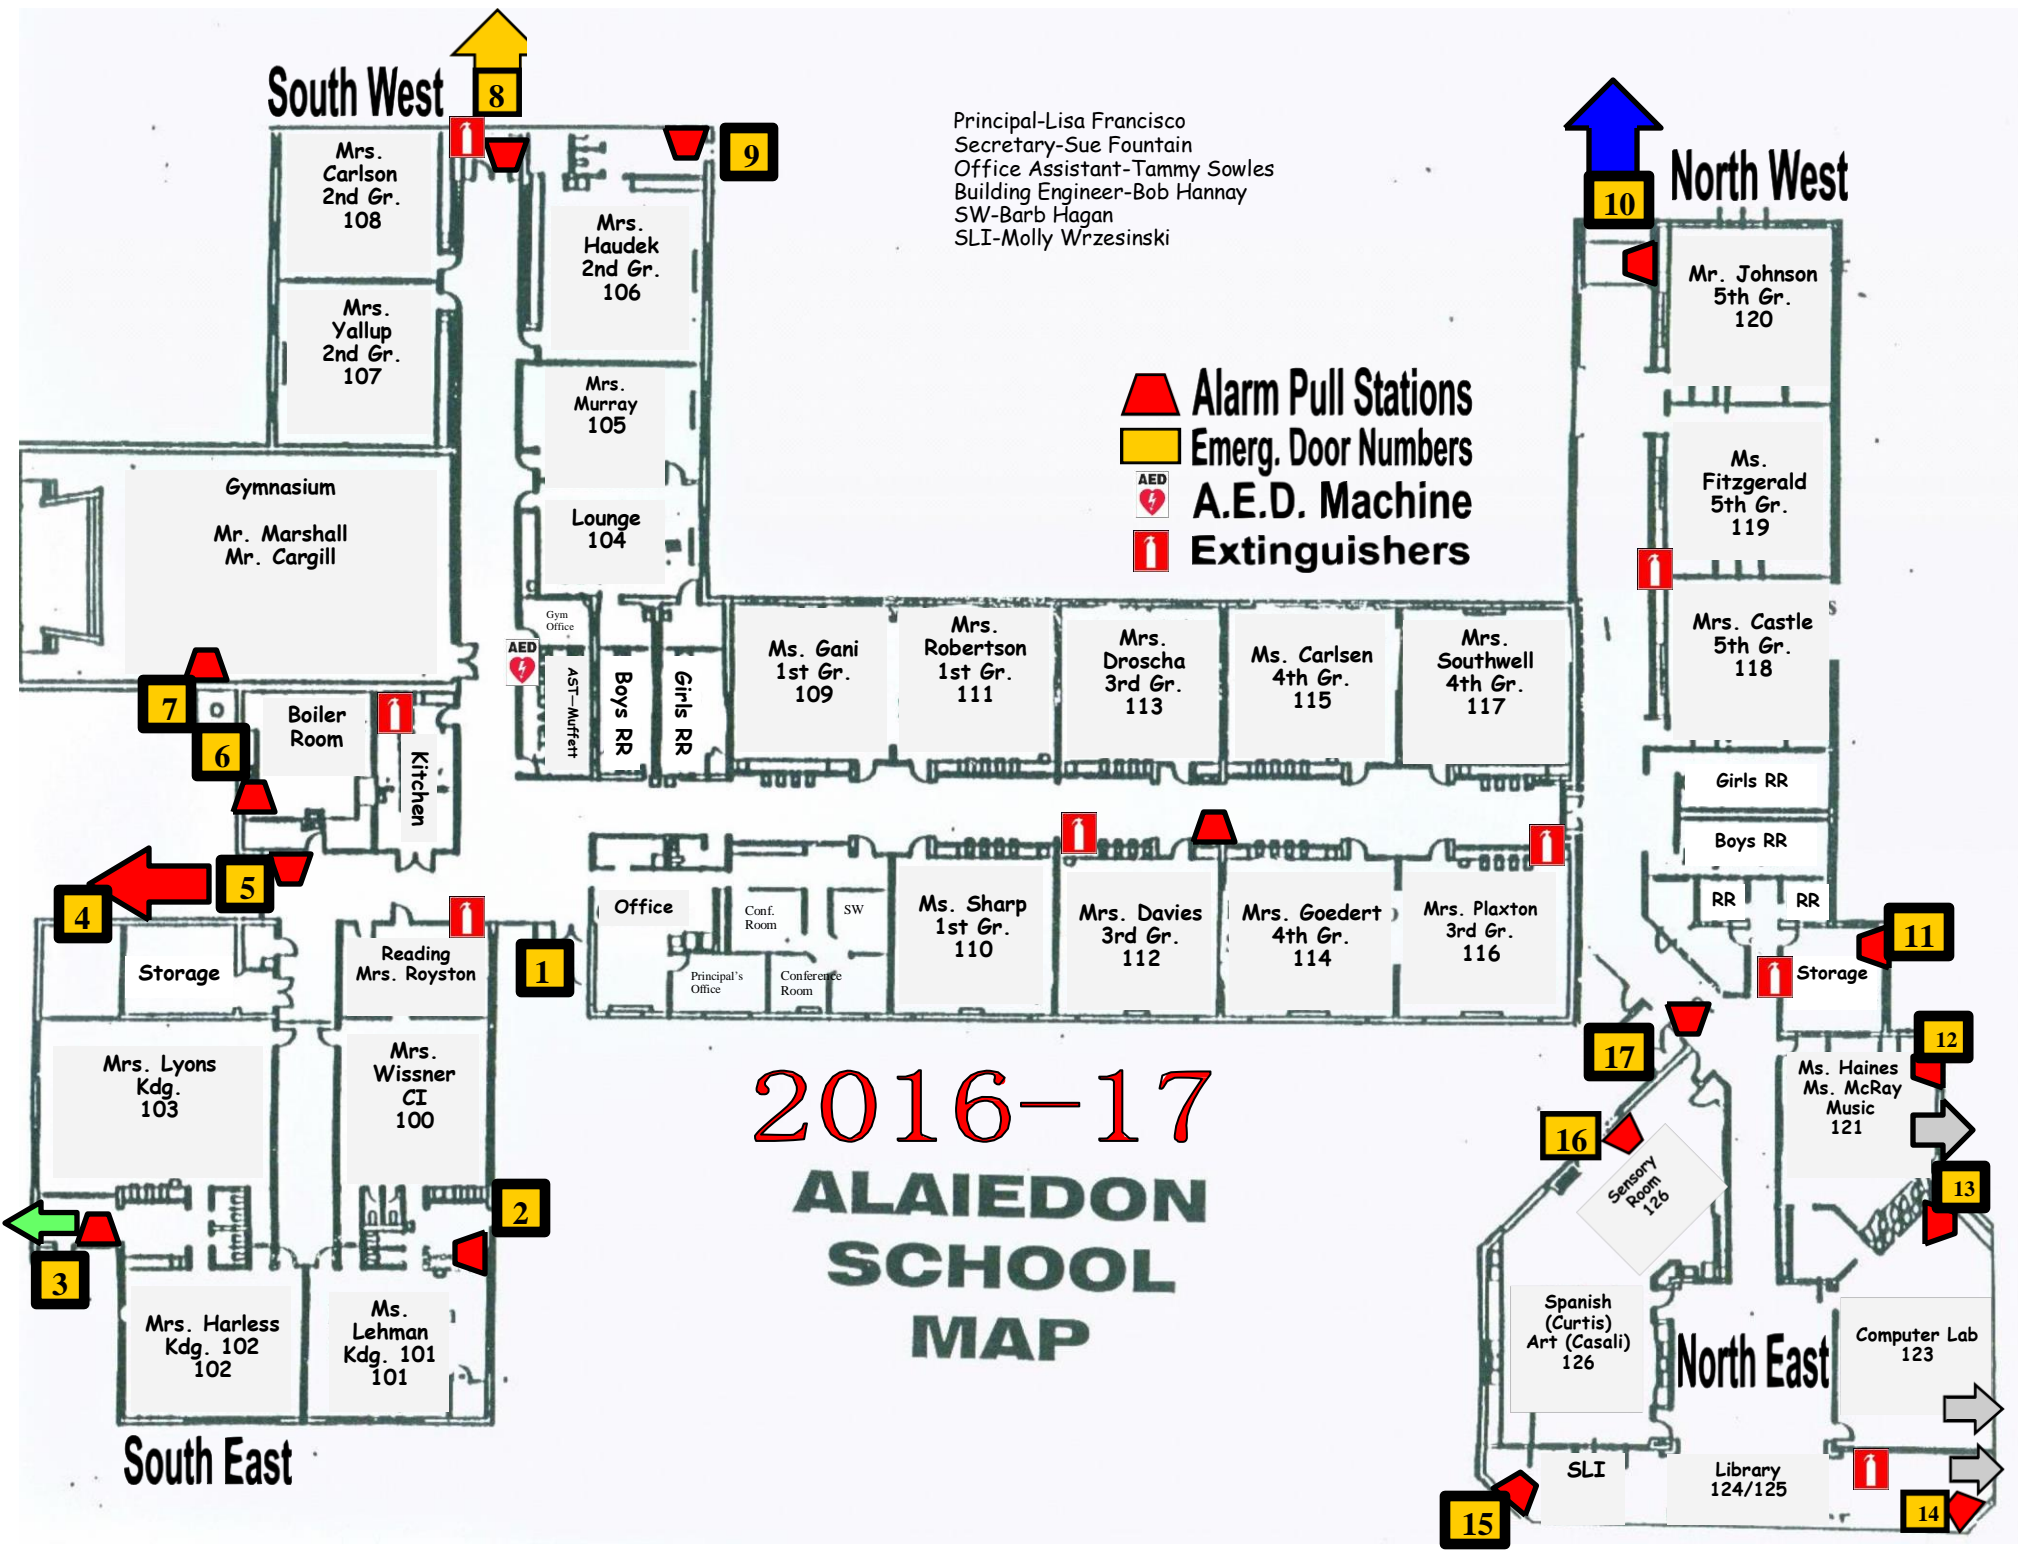

South West

North West

Principal-Lisa Francisco
Secretary-Sue Fountain
Office Assistant-Tammy Sowles
Building Engineer-Bob Hannay
SW-Barb Hagan
SLI-Molly Wrzesinski

-  Alarm Pull Stations
-  Emerg. Door Numbers
-  A.E.D. Machine
-  Extinguishers

2016-17 ALAIEDON SCHOOL MAP

South East

North East