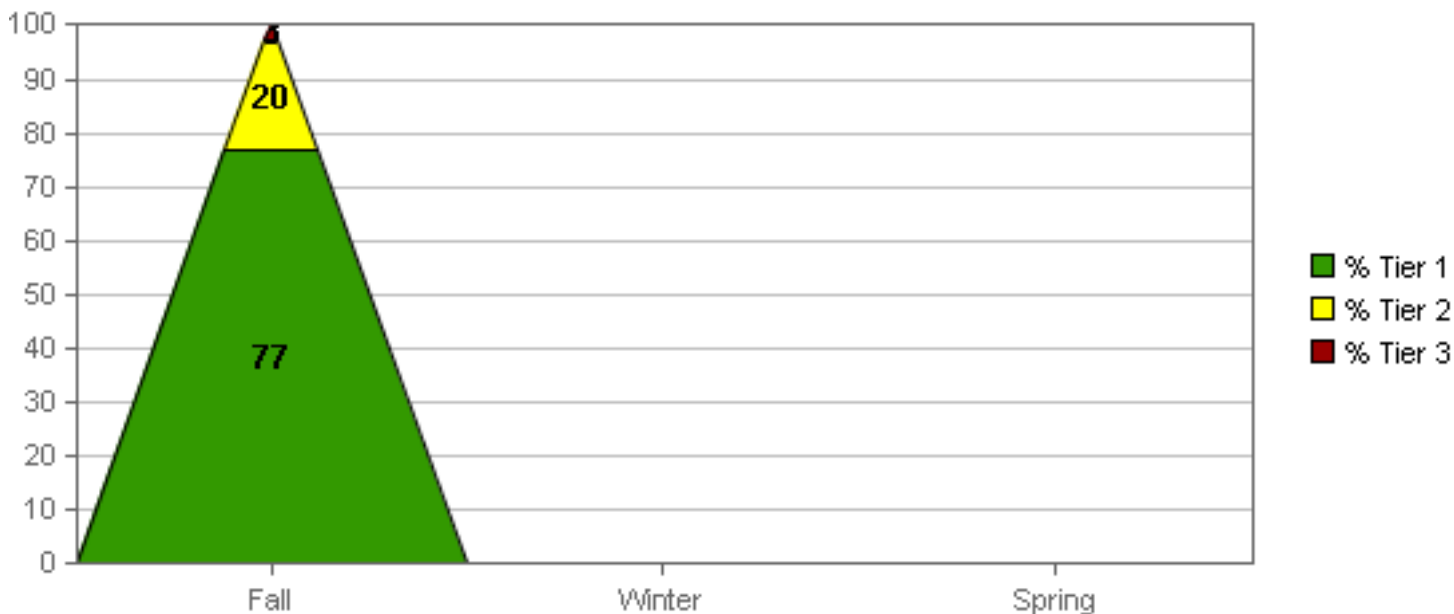

FILTER:
Demographics: Not filtering on demographics

Reporting Method: AIMSweb Defaults - Criterion Referenced

Tier Transition Report
Mason Public Schools - MPS-Mason Middle School
MAZE - Comprehension
Grade 7 : 2016-2017 School Year

	Fall	Transition	Winter	Transition	Spring
Tier 3	8 (3%)	0	0 (0%)	0	0 (0%)
Tier 2	51 (20%)	0	0 (0%)	0	0 (0%)
Tier 1	197 (77%)	0	0 (0%)	0	0 (0%)
New Student		0		0	
Unscored		0		0	
Total Students	256	0	0	0	0

Note: Unscored also includes any students who may have been transferred.