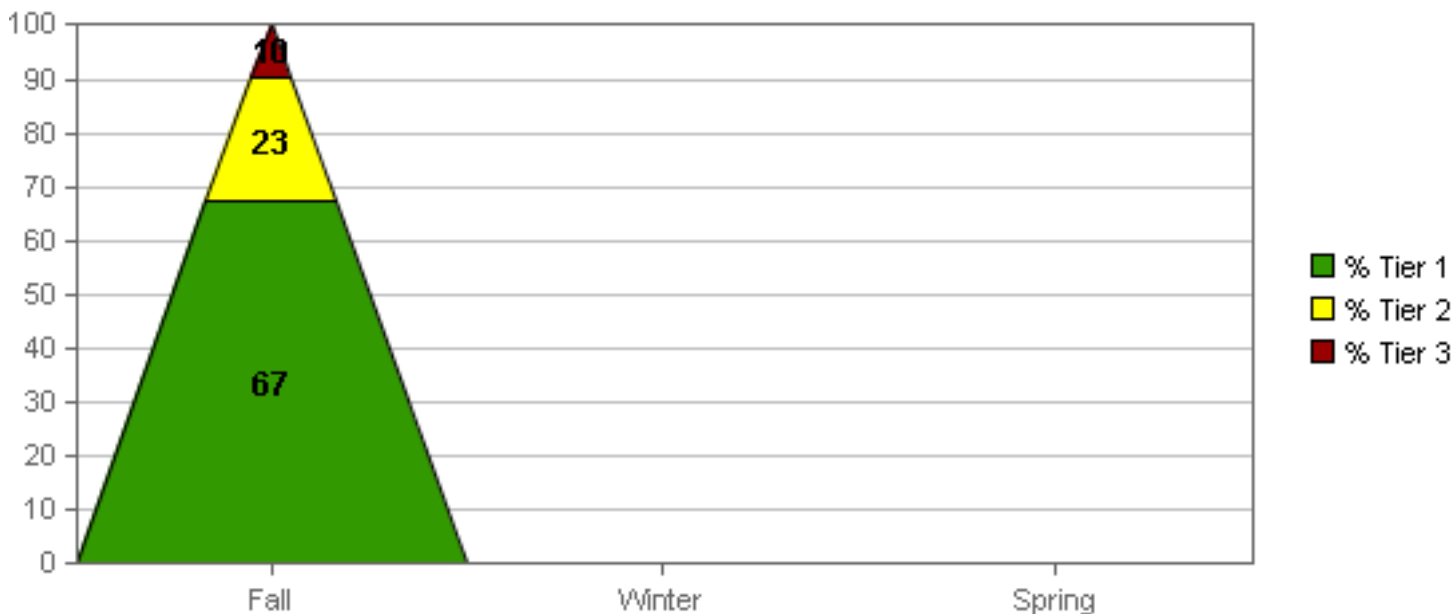

FILTER:
Demographics: Not filtering on demographics

Reporting Method: AIMSweb Defaults - Criterion Referenced

Tier Transition Report
Mason Public Schools - MPS-Mason Middle School
MAZE - Comprehension
Grade 8 : 2016-2017 School Year

	Fall	Transition	Winter	Transition	Spring
Tier 3	24 (10%)	0	0 (0%)	0	0 (0%)
Tier 2	54 (23%)	0	0 (0%)	0	0 (0%)
Tier 1	161 (67%)	0	0 (0%)	0	0 (0%)
New Student		0		0	
Unscored		0		0	
Total Students	239	0	0	0	0

Note: Unscored also includes any students who may have been transferred.